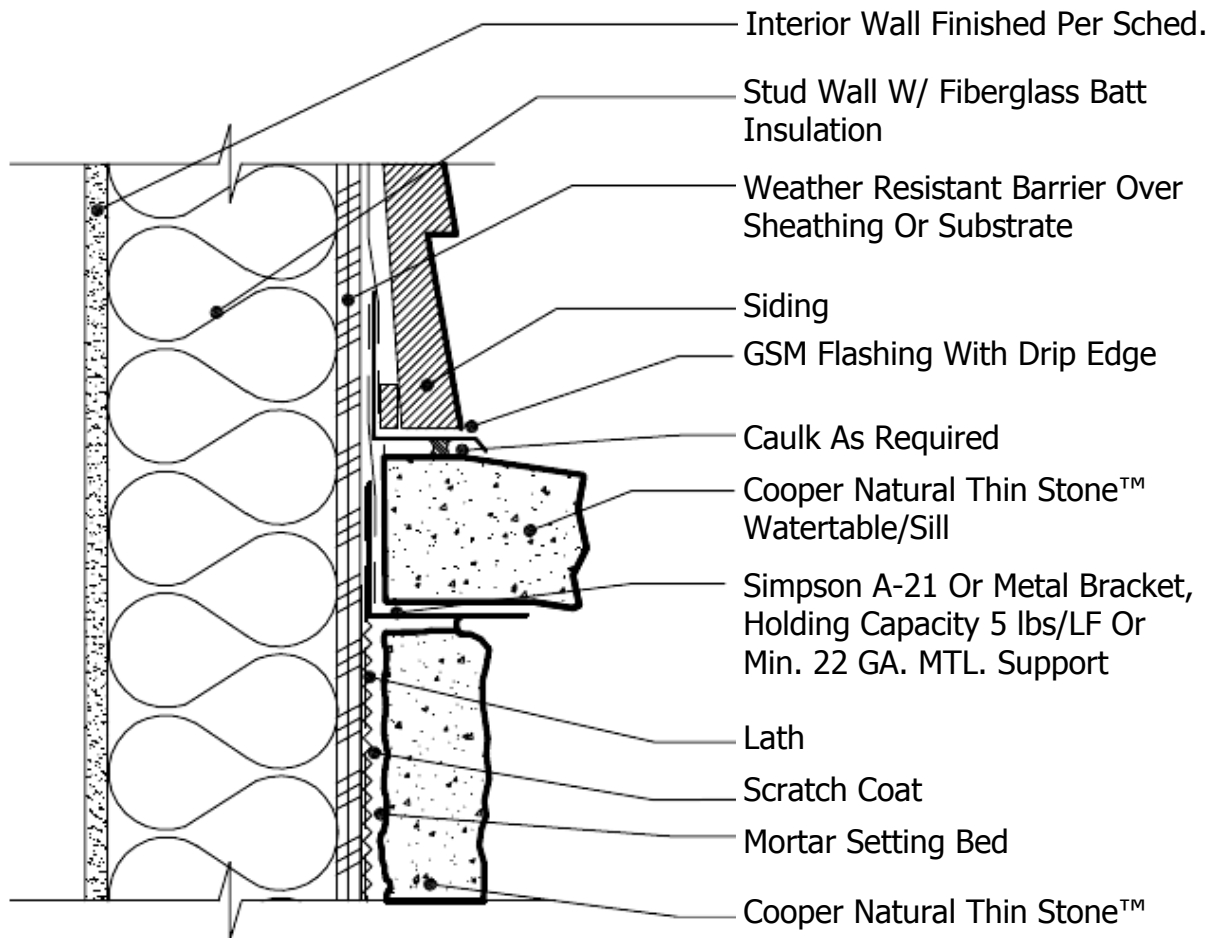

# Cooper Natural Thin Stone™ Watertable/Sill At Siding

Scale: N.T.S.

Issued:10/01/2008